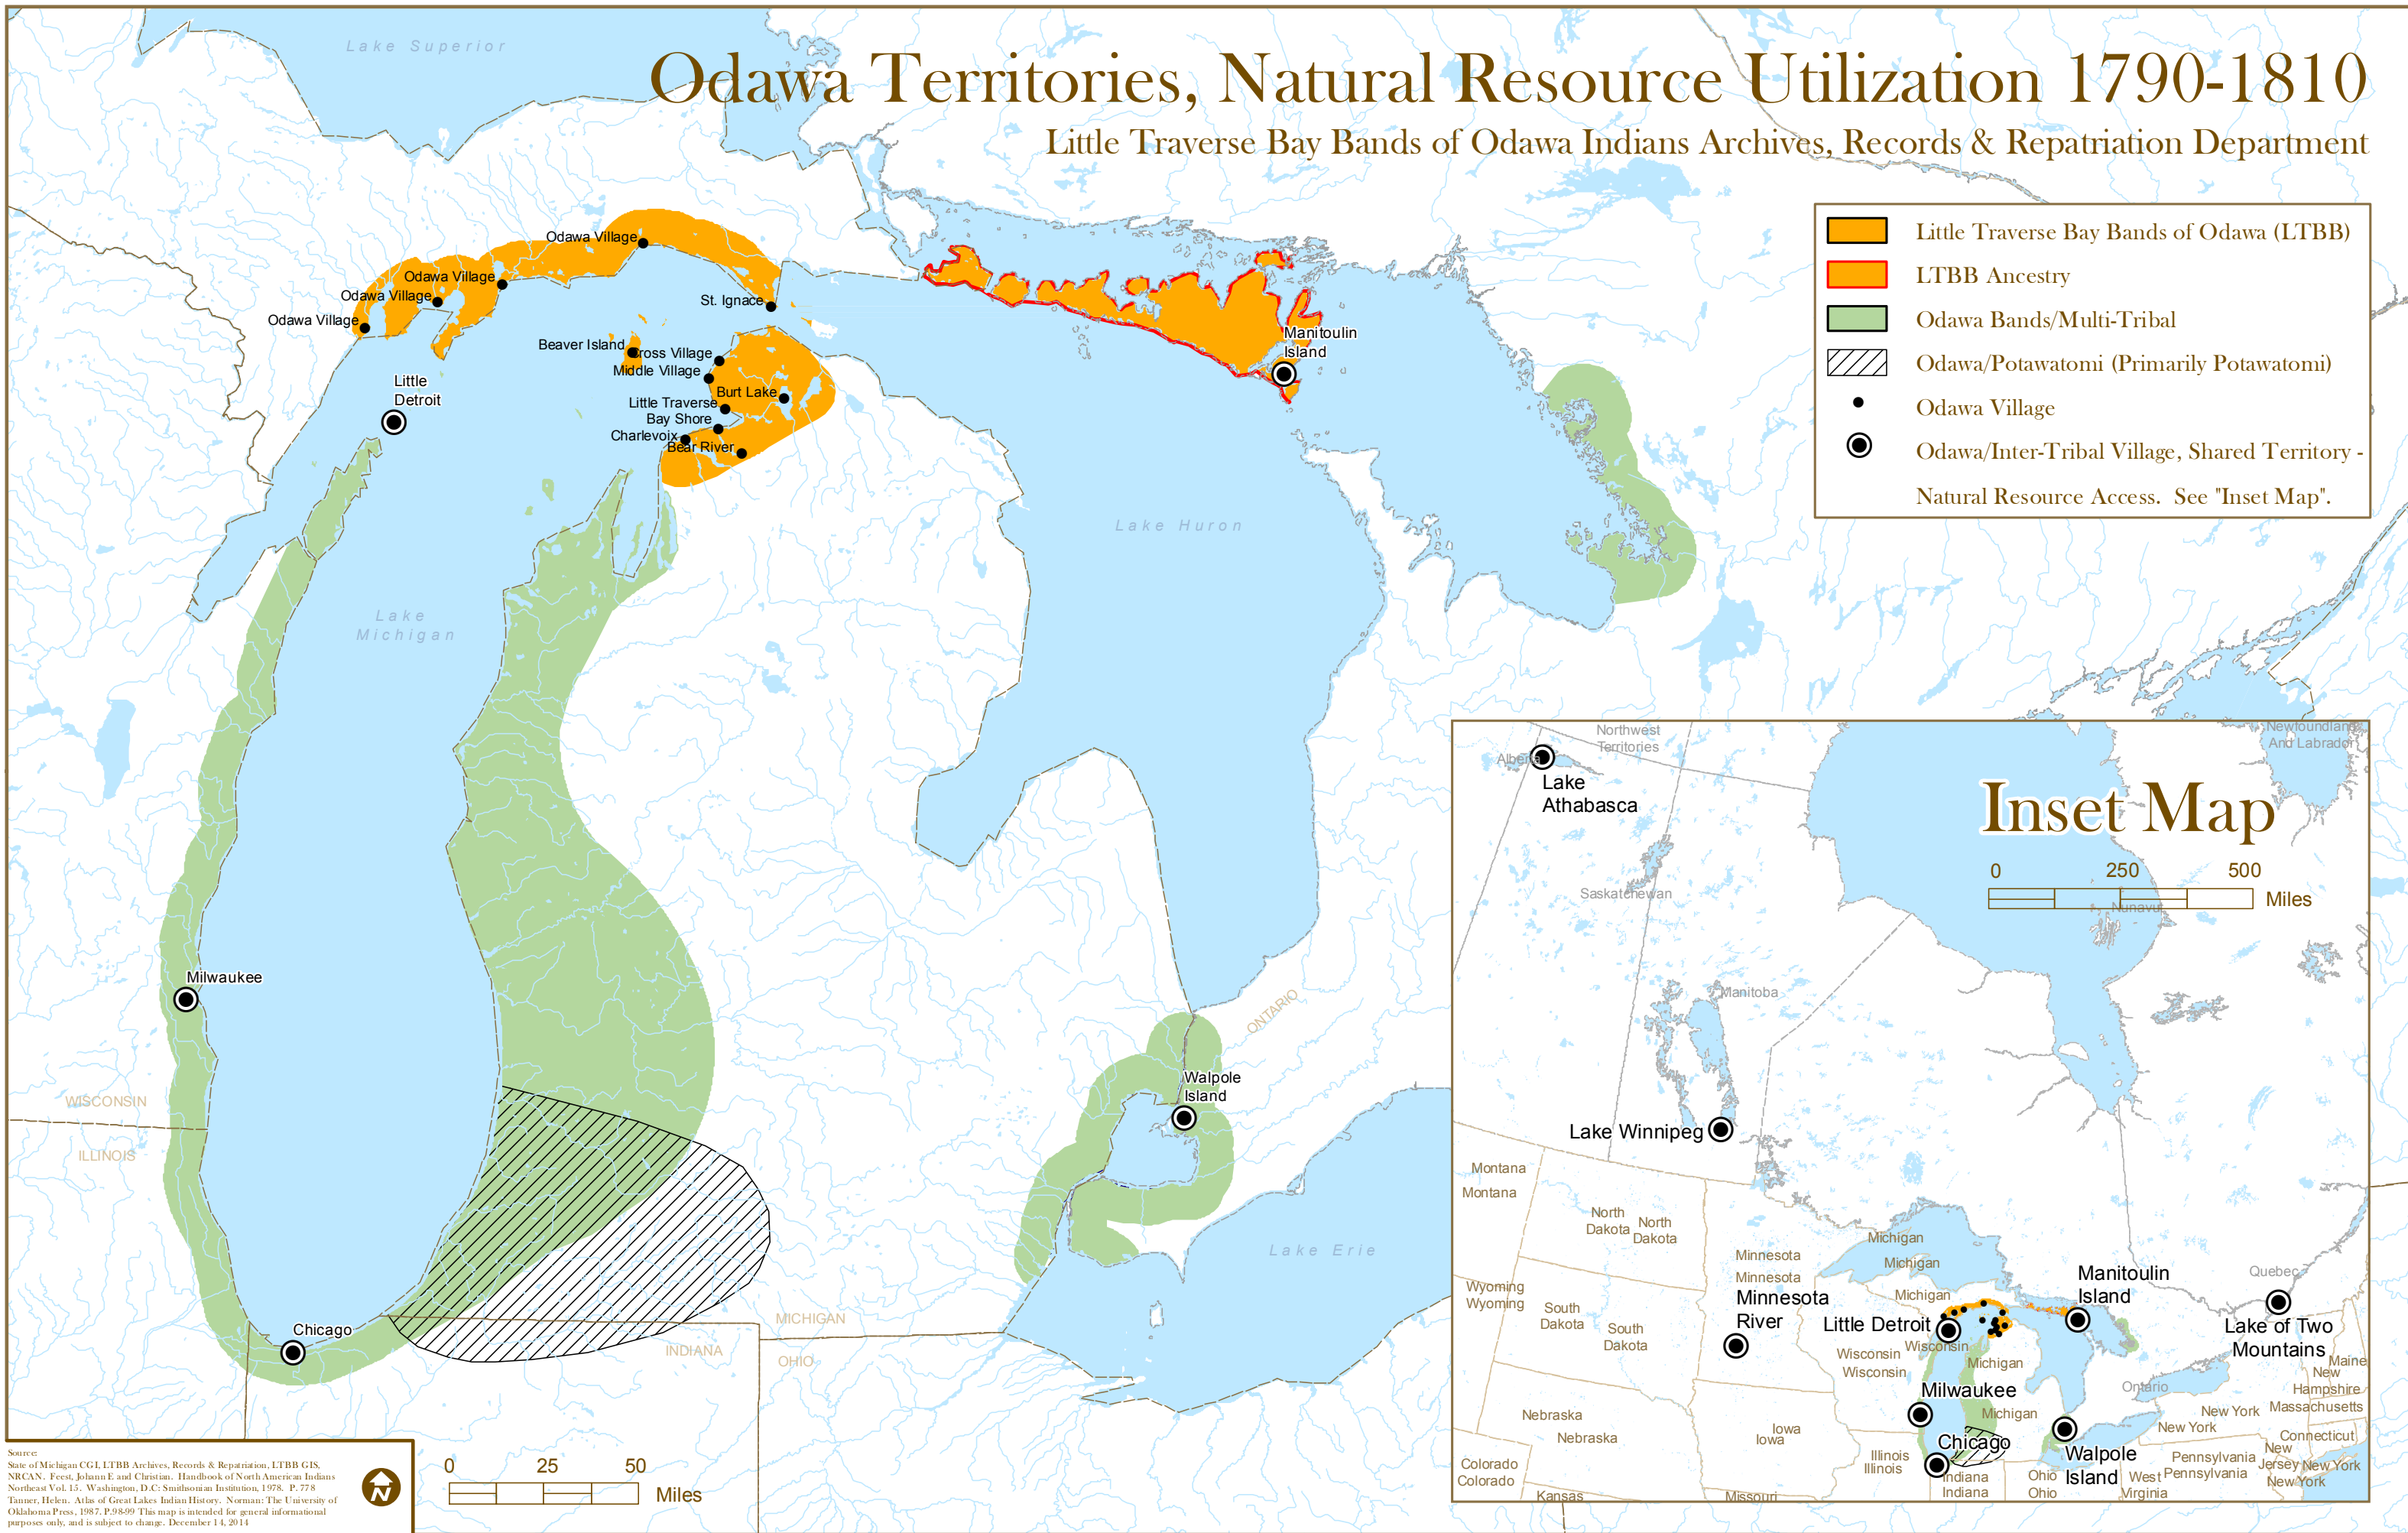

Odawa Territories, Natural Resource Utilization 1790-1810

Little Traverse Bay Bands of Odawa Indians Archives, Records & Repatriation Department

	Little Traverse Bay Bands of Odawa (LTBB)
	LTBB Ancestry
	Odawa Bands/Multi-Tribal
	Odawa/Potawatomi (Primarily Potawatomi)
	Odawa Village
	Odawa/Inter-Tribal Village, Shared Territory - Natural Resource Access. See "Inset Map".

Source:
 State of Michigan CGI, LTBB Archives, Records & Repatriation, LTBB GIS.
 NRCAN. Fesl, Johann E. and Christian. Handbook of North American Indians
 Northeast Vol. 15. Washington, D.C: Smithsonian Institution, 1978. P. 778
 Tunner, Helen. Atlas of Great Lakes Indian History. Norman: The University of
 Oklahoma Press, 1987. P.98-99 This map is intended for general informational
 purposes only, and is subject to change. December 14, 2014